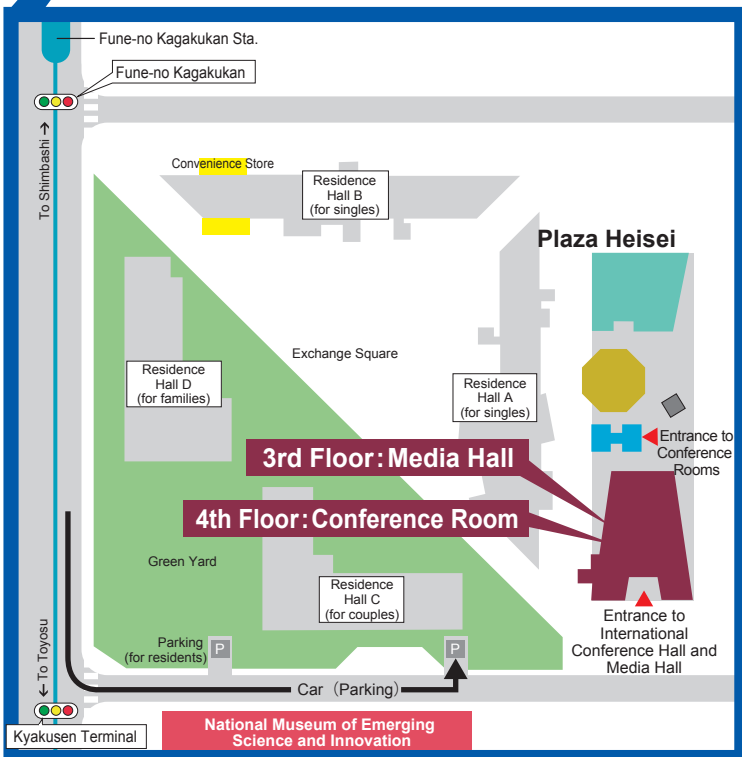

ODAIBA AREA MAP

Tokyo International Exchange Center

Tel: 03-5520-6033

Administration Office, Tokyo International Exchange Center

Tel: 03-5520-6000