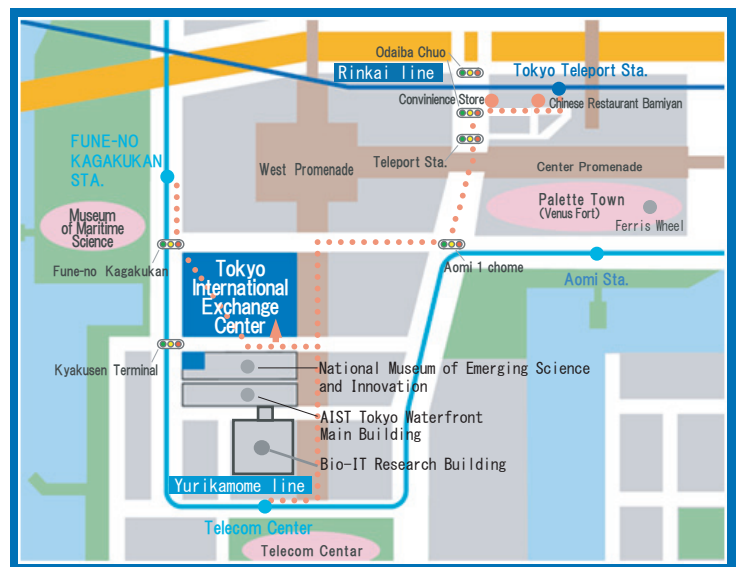

ODAIBA AREA MAP

Tokyo International Exchange Center

Tel: 03-5520-6033

Administration Office, Tokyo International Exchange Center

Tel: 03-5520-6000