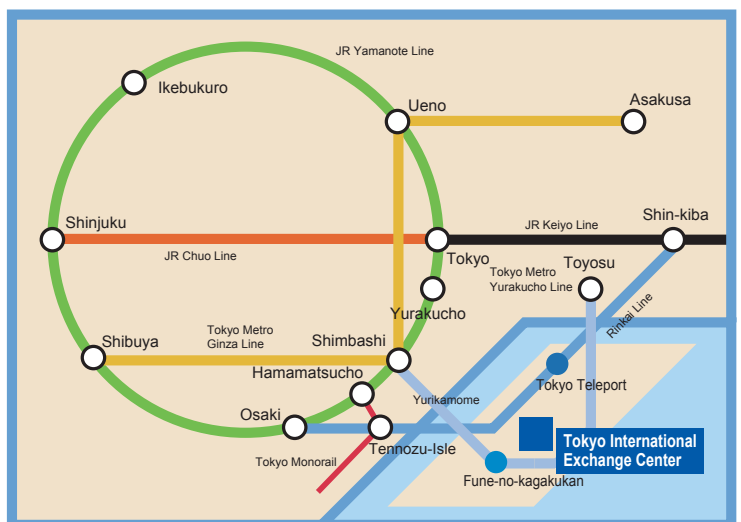

ODAIBA AREA MAP

Tokyo International Exchange Center

Tel: 03-5520-6033

Administration Office, Tokyo International Exchange Center

Tel: 03-5520-6000