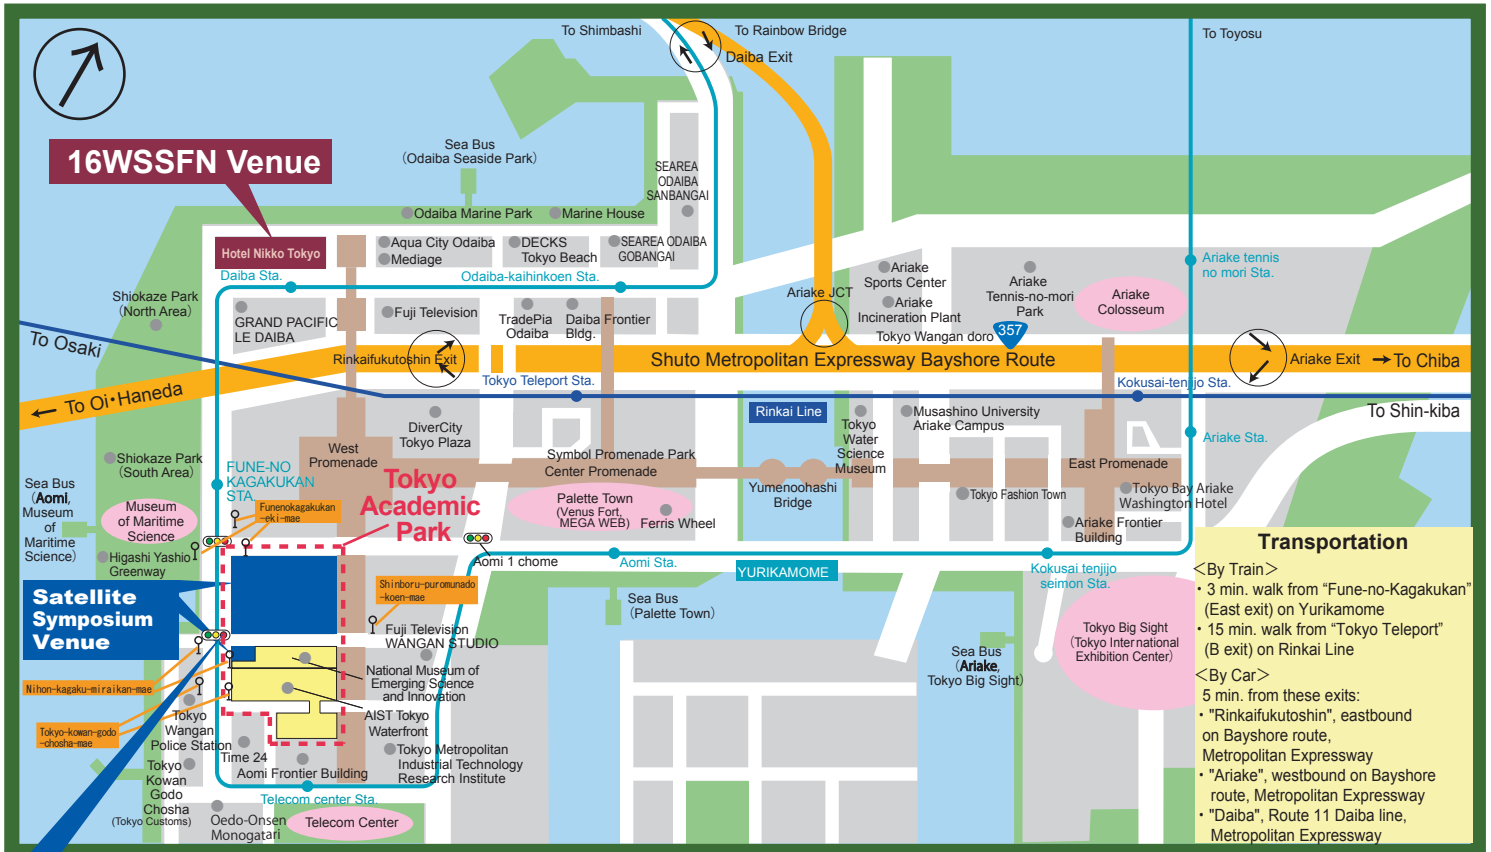

ODAIBA AREA MAP

Tokyo International Exchange Center

Tel: 03-5520-6033

Administration Office, Tokyo International Exchange Center

Tel: 03-5520-6000